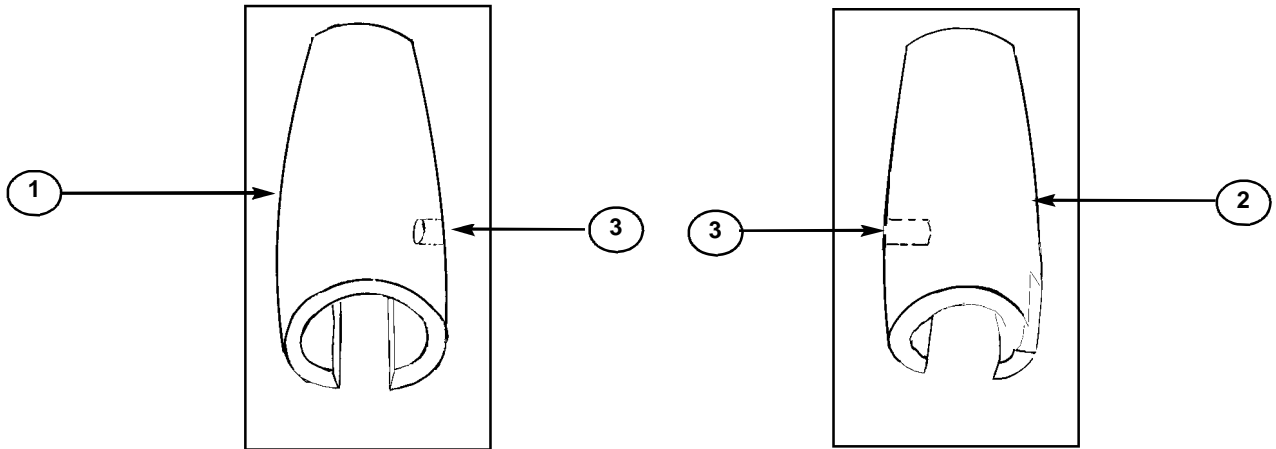

PARTS LIST

Clutch Cover (Left Side)

Brake Cover (Right Side)

<u>Ref.</u>	<u>Part No.</u>	<u>Description</u>	<u>Qty.</u>
1	70-714004-000	Cover, Clutch Hose	1
2	70-714005-000	Cover, Brake Hose	1
BAG 344			
3	51-515106-000	M4 x 6 Socket Set Screw	2

1

Hex Key Wrench, 2mm

INSTALLATION

BRAKE SIDE

1. Install the Brake Hose Cover. Secure with the M4 x 6 set screw.

CLUTCH SIDE

2. Install the Clutch Hose Cover. Secure with the M4 x 6 set screw.

3. Secure all set screws. Do not over tighten.